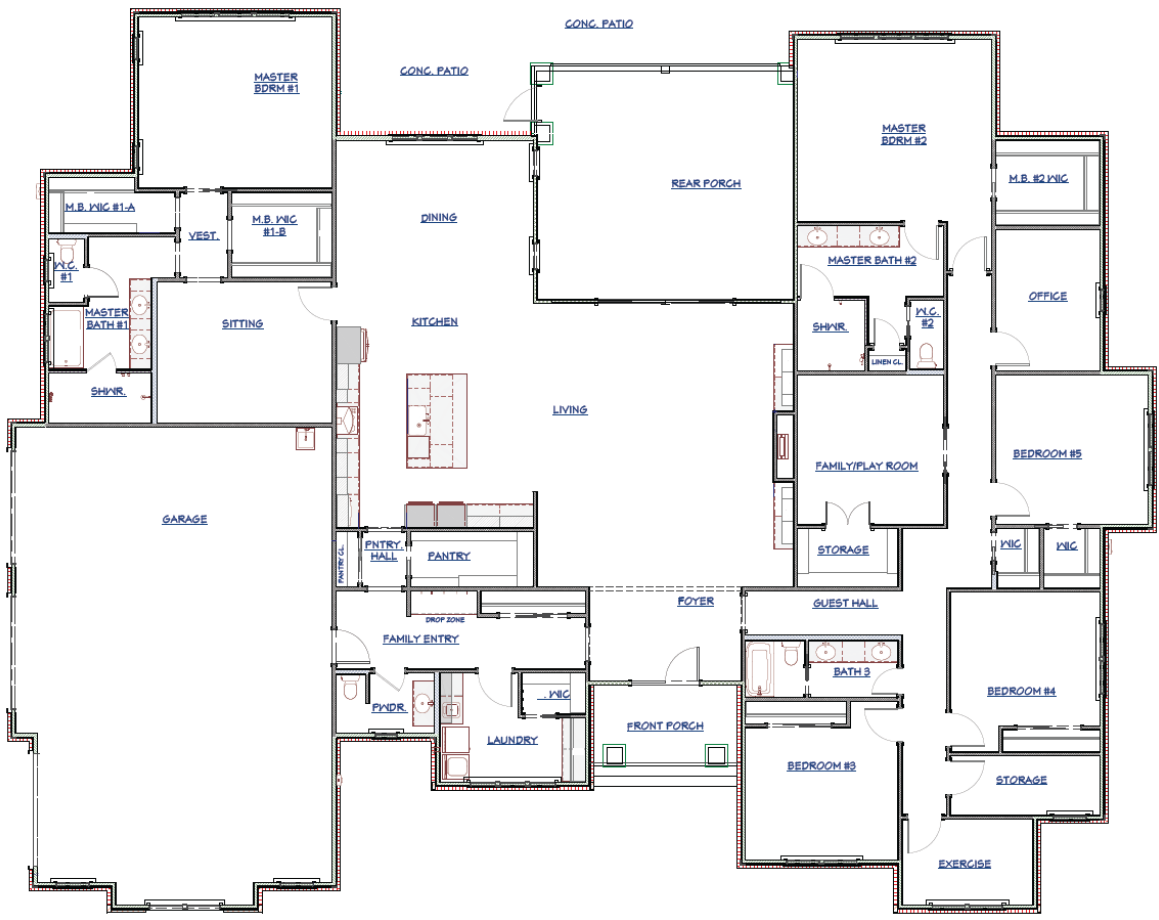

The Engelmann

AREA	SQ. FT.
Main Floor	4816
TOTAL HEATED & COOLED	4816
Front Porch	98
Rear Porch	486
Garages	1182
TOTAL AREA	6582

FL Lic# CBC 1258003 GA Lic# RBCO 004496
 www.KesslerConstructionLLC.com
 850.997.4540